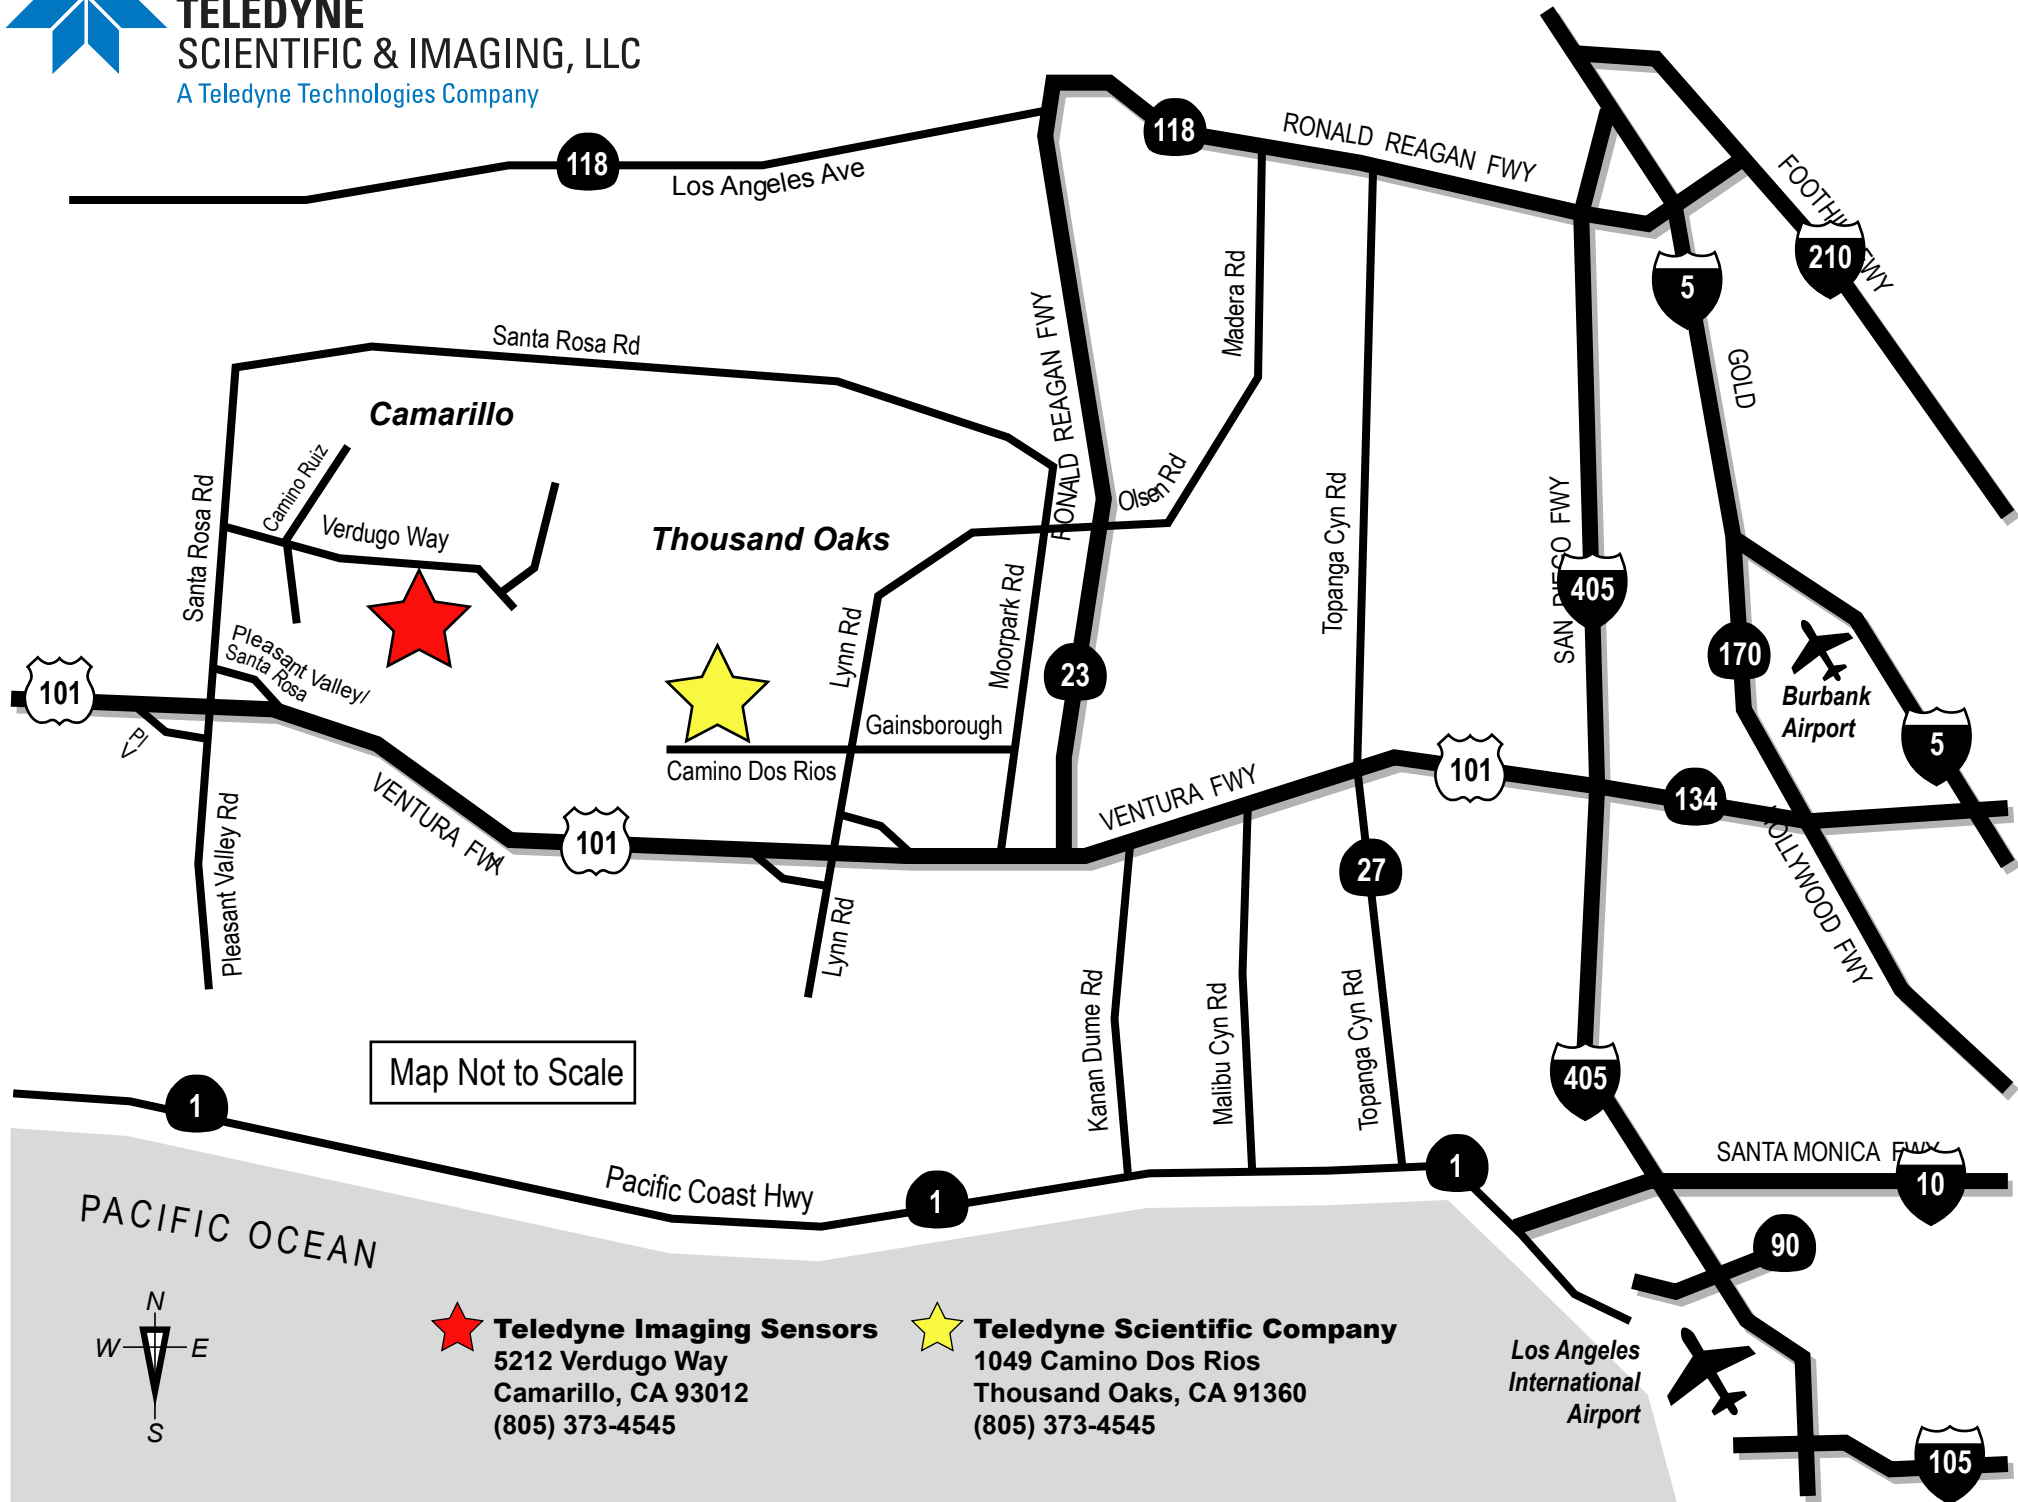

# TELEDYNE SCIENTIFIC & IMAGING, LLC

A Teledyne Technologies Company

Map Not to Scale

 **Teledyne Imaging Sensors**  
 5212 Verdugo Way  
 Camarillo, CA 93012  
 (805) 373-4545

 **Teledyne Scientific Company**  
 1049 Camino Dos Rios  
 Thousand Oaks, CA 91360  
 (805) 373-4545